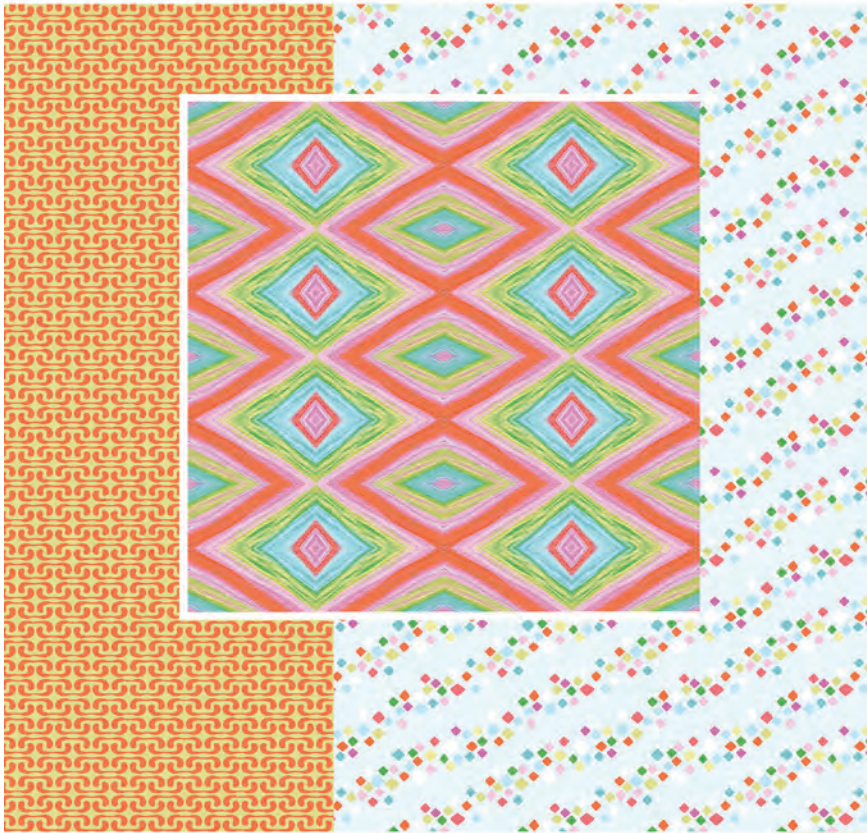

Chroma Rainbow Mix in Nursery & Kids Style Library collection

texture terry

Surface Pattern Design

• hello@textureterry.com

• linktr.ee/textureterry

• textureterry.com

• 818.209.3897

Black & White Variations in Vintage Design Styles Mix collection